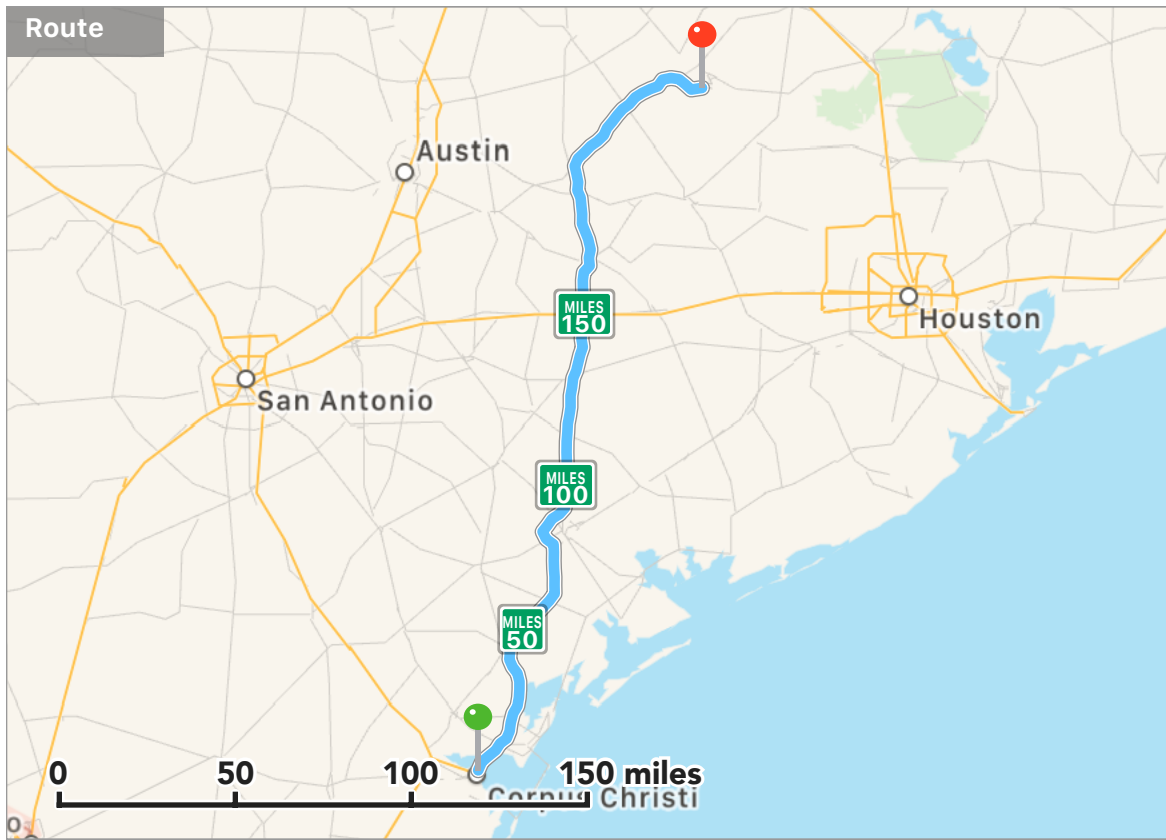

 **Marked Location**

245 miles, 4 hr 7 min

 **Marked Location**

245 miles, 4 hr 7 min

**Start**

Corpus Christi, TX, United States

MILES  
0

**0.2 miles**

Turn left onto Artesian St

MILES  
0.21

**700 feet**

Turn right

MILES  
0.34

**20 feet**

Merge onto US-181 N

MILES  
0.35

**10 miles**

Continue onto TX-35 N

MILES  
11

**1.5 miles**

Take the exit toward FM-136, Bayside

MILES  
12

**0.6 miles**

Keep right onto McKamey Rd

MILES  
235

**6.7 miles**

Continue onto Raymond Stotzer Pkwy

---

MILES  
242

**2.0 miles**

Turn right onto Discovery Dr

---