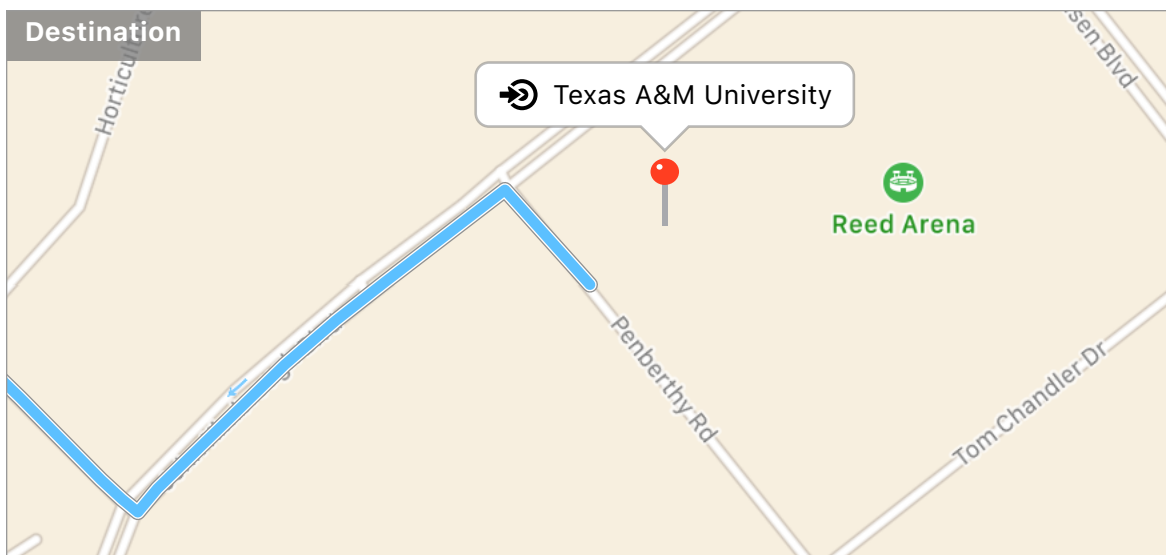

 **Marked Location**

245 miles, 4 hr 7 min

 **Marked Location**

245 miles, 4 hr 7 min

**Start**

Corpus Christi, TX, United States

MILES  
0

**0.2 miles**

Turn left onto Artesian St

MILES  
0.21

**700 feet**

Turn right

MILES  
0.34

**20 feet**

Merge onto US-181 N

MILES  
0.35

**10 miles**

Continue onto TX-35 N

MILES  
11

**1.5 miles**

Take the exit toward FM-136, Bayside

MILES  
12

**0.6 miles**

Keep right onto McKamey Rd

MILES  
235

**6.7 miles**

Continue onto Raymond Stotzer Pkwy

---

MILES  
242

**2.0 miles**

Turn right onto Discovery Dr

---